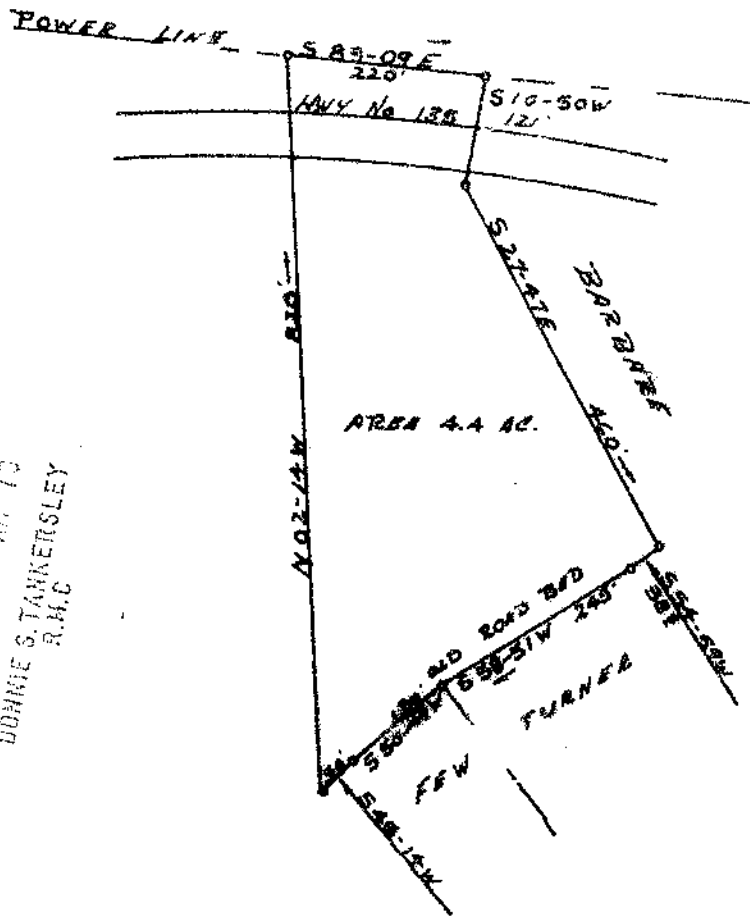

FILED
 GREENVILLE CO. S. C.
 AUG 11 11 07 AM '75
 DONNIE S. TANKERSLEY
 R.M.C.

PLAT OF PROPERTY
 OF
 LUTHER RUTH McCRAW

TERRY DILL
 RECORDS
 No 104
 Rt 2 TAYLORS, S.C.

O'NEAL TOWNSHIP GREENVILLE CO.
 STATE OF SOUTH CAROLINA
 SCALE 1" = 200' 6-30-75

3758

5-M-141

100

102

C.S.D.